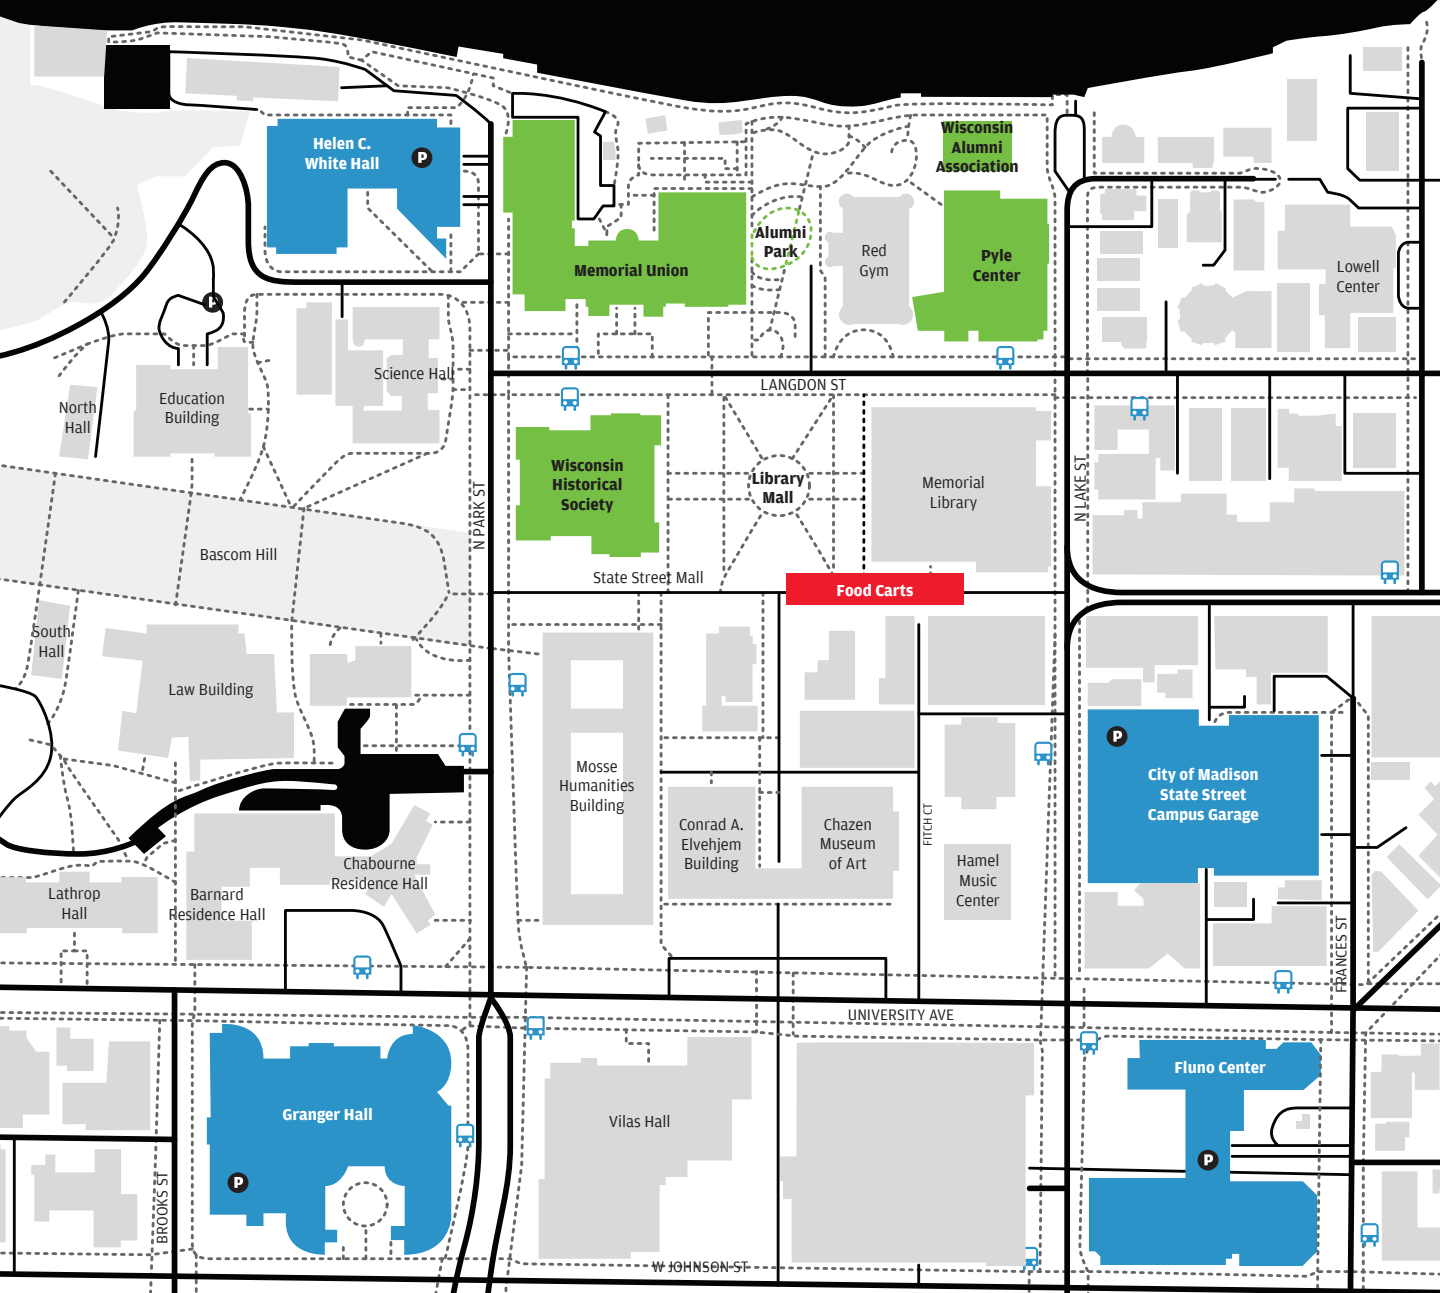

2018 CAP TIMES IDEA FEST

Wisconsin Alumni Association
650 N. Lake St.

PyleCenter
702 Langdon St.

Memorial Union
800 Langdon St.

Wisconsin Historical Society
816 State St.

FEATURED FOOD CARTS

Umami Buns

Steam buns with pork, beef, tofu; edamame & wonton chips.

WeGo Waffles

Creative waffle combinations both savory & sweet.

KEY

- Idea Fest Venue
- Parking Structure
- Food Carts